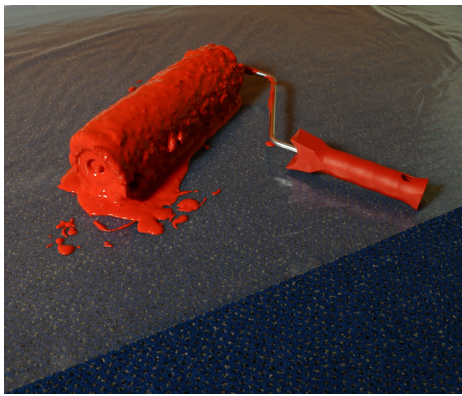

SELF-ADHESIVE PROTECTION FOIL CARPET

Datasheet

Quality Covers Self-Adhesive Protection Foil Carpet is the ideal choice for covering soft surfaces. The self-adhesive layer on the outside makes the product easy and quick to use, even on stairs.

Material composition

Waterproof LDPE layer with acrylic-based adhesive. Adhesive layer on outside of roll.

Specifications

Dimensions	0,7mx60m
Packaging	Packed in foil on euro pallet
Color	Transparent
Usability	Max. 1 month. With prolonged exposure to sun, deployment time becomes shorter
Storage	Max. 6 months (store at room temperature, cool and dry, preferably in original container)

Area of application

Self-adhesive Protection Foil Carpet has been specially developed for soft substrates such as floor covering and carpet.

Properties

- Easy installation and removal
- Little waste
- Leaves no residue
- Wear and tear resistant
- Excellent adhesion
- Perfect for flat and non-level surfaces
- Anti-skid layer on top

SELF-ADHESIVE PROTECTION FOIL CARPET

Datasheet

Processing

- Make the substrate dry, clean and dust-free
- Switch off underfloor heating
- Lay the self-adhesive protective carpet flat on the subfloor
- Overlap by 10cm
- Always test whether the product is suitable for the subfloor in advance